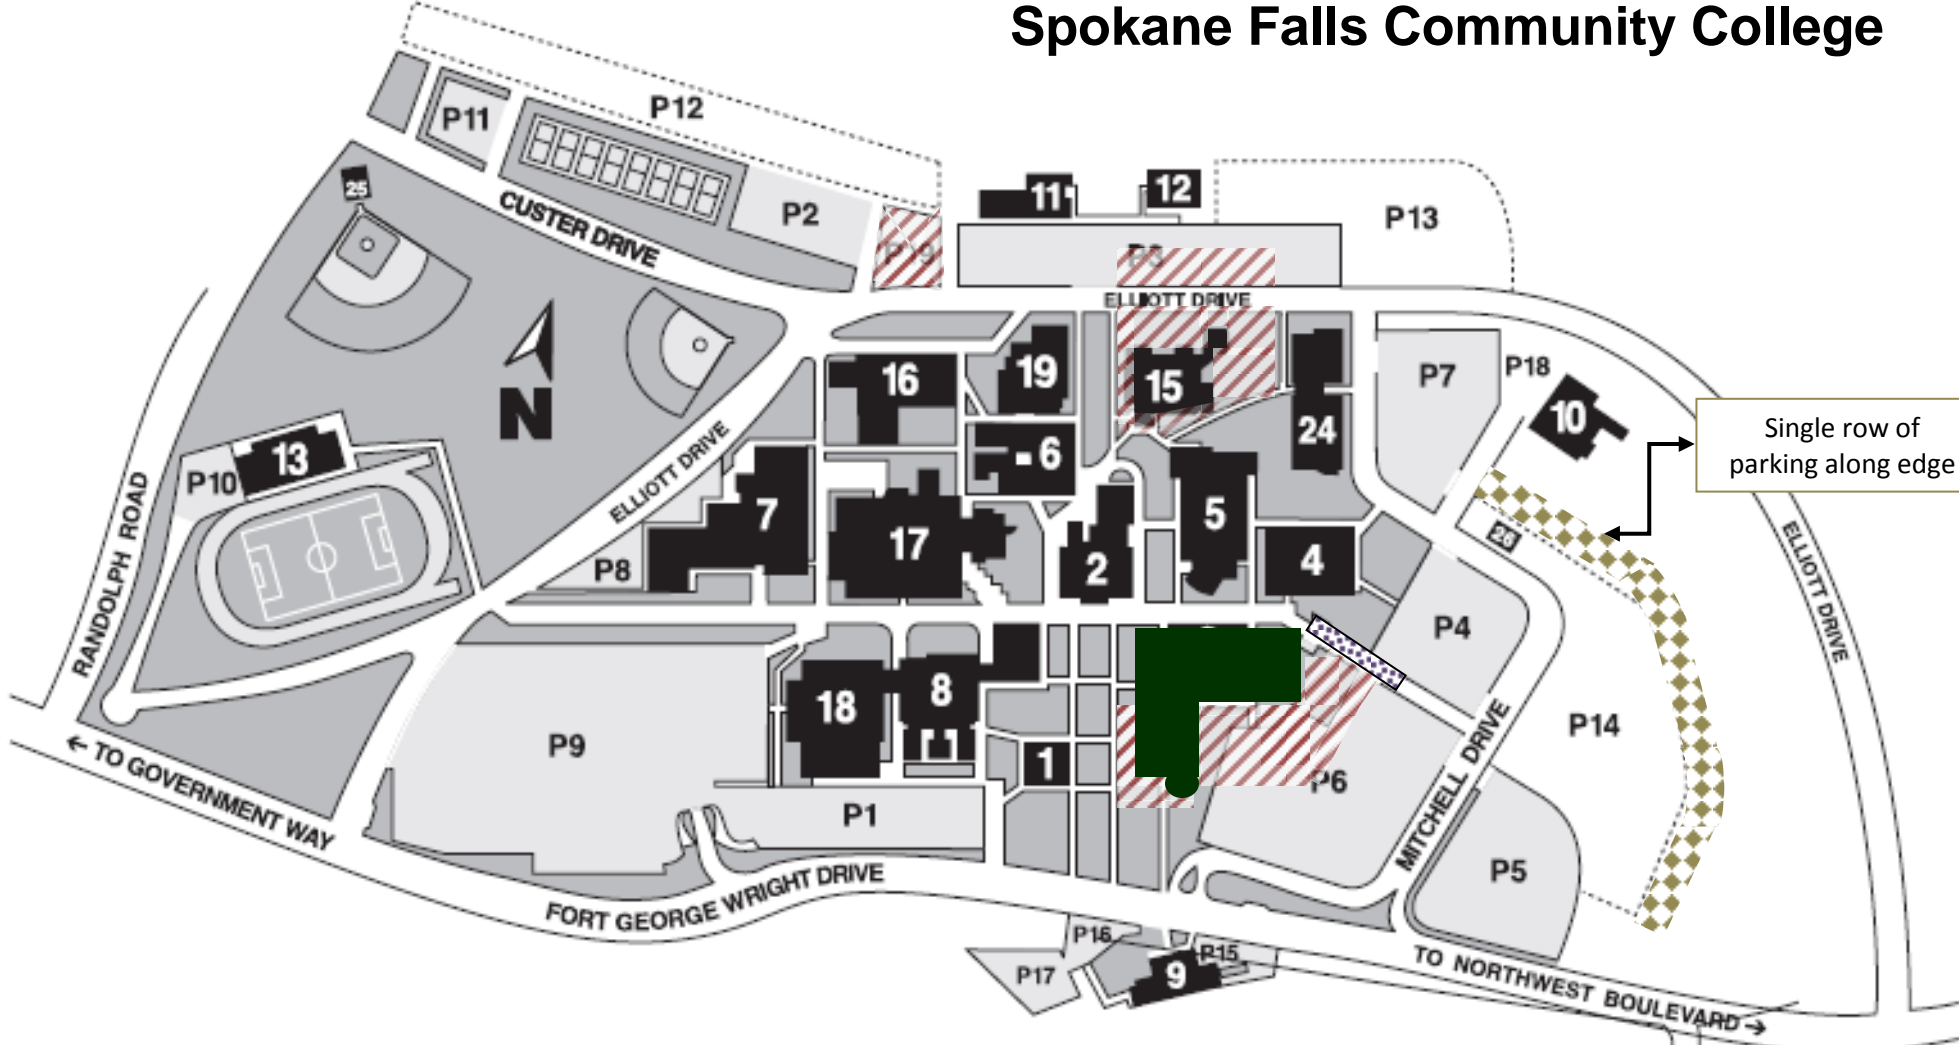

Spokane Falls Community College

-  Science Building
-  Temporary Parking
-  Areas Impacted by Construction
-  Pedestrian Access

Parking spaces not filled by IEL & OTA students will be available for SFCC students.